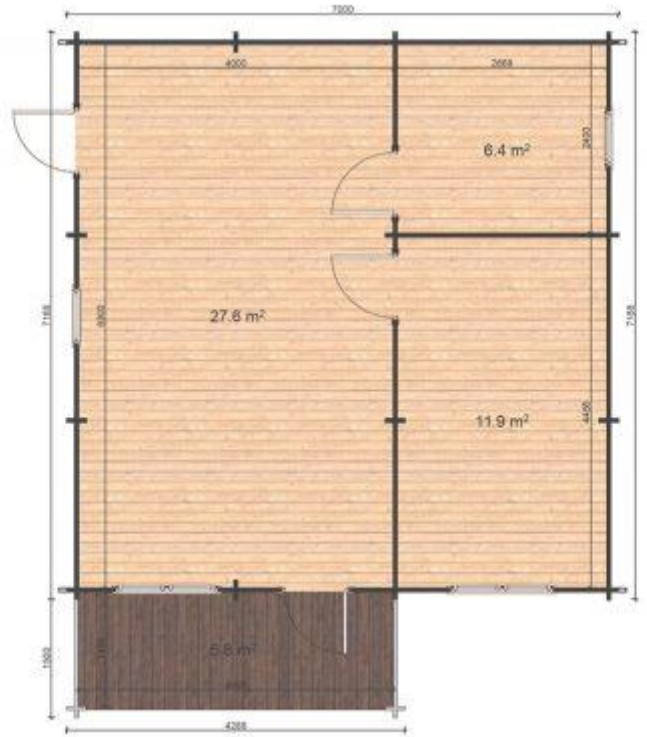

# Hakan B 7m x 7.19m Granny Flat with 44mm walls

**Hakan B with 44mm walls is a larger very functional 1 bedroom/1 bathroom Granny Flat/ Home Office or multi purpose building providing that much needed extra space your property.**

Measuring 7m x 7.19m overall, the Hakan B bedroom measures 2.668m x 4.456m and bathroom 2.688m x 2.400m. The floorplan includes kitchenette and laundry nooks and a 5.8m x 1.5m terrace. Handrails are an optional extra.

# Hakan B 7m x 7.19m Granny Flat/Home Office with 44mm walls

IDEASWOOD  
SIMPLE LIVING MADE EASY

Tilt & turn window

Interlocking wall system

**Premium** Total height is 3.038m. Wall height is 2.295m.

**Economy PLUS** Total height is 2.903m. Wall height is 2.16m.

**Economy models** have NO floorboards.

Description	Measurements (m)
Base Footprint	5.8 x 6.99
Internal House Area M <sup>2</sup>	45.9
Roof Area m <sup>2</sup>	55.2
Underlayer	61
Terrace	5.8 m <sup>2</sup>
Door Type	2 single half glass, 2 single full wood
Threshold	External - covered with steel internal - no threshold
Window Type	2 double, 3 single
Window Measures	0.92 x 1.3, 0.39 x 0.7
Window / Door Quality	Premium
Glazing	Double glazed
Roof overhang	0.2
Roof Type	Gable
Possible to Flip plan	No